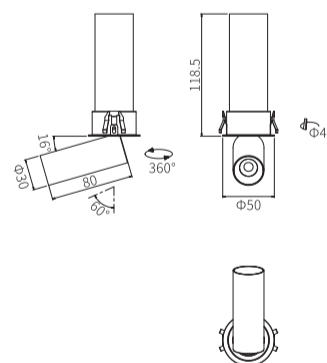

SERNA PULLOUT 45

Light Distribution

Direct