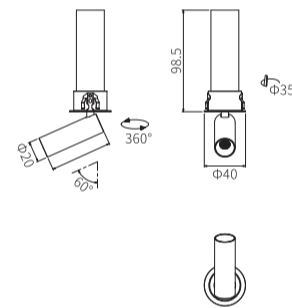

Quick Info

CRI ≥ 90
3000K, 4000K, 5700K
Tunable White 2700-6500K
ON-OFF/ ON-OFF (FLICKER FREE)
DALI-2 DT6 / DALI-2 DT8/ DALI +
SDCM<3
Lens & Reflector
L70 @50,000h
Aluminium Die-cast

Type

Recessed

Single Line Diagram

Recessed

SERNA PULLOUT 35